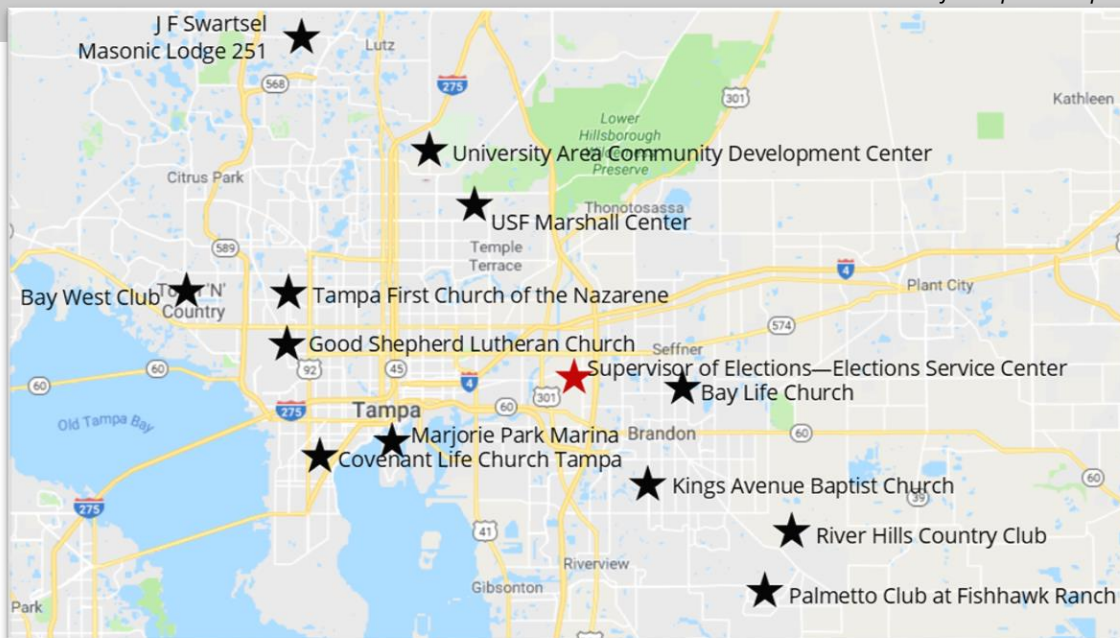

Craig Latimer Supervisor of Elections

Our Vision: To be the best place in America to vote

GOVERNOR'S
STERLING
AWARD
RECIPIENT

For Media: 2020 General Election Recommended Election Day Polling Places

Precinct	Polling Location	Address
869, 876, 877	Bay Life Church	1017 Kingsway Rd, Brandon 33510
410, 413	Bay West Club*	9315 Memorial Hwy, Tampa 33615
121, 133	Covenant Life Church Tampa	3511 W Bay to Bay Blvd, Tampa 33629
135	Good Shepherd Lutheran Church	501 S Dale Mabry Hwy, Tampa 33609
537, 539, 540	J F Swartsel Masonic Lodge 251	3109 W. Lutz Lake Fern Rd, Lutz 33558
830, 832	Kings Avenue Baptist Church	2602 S. Kings Ave, Brandon 33511
127	Marjorie Park Marina	97 Columbia Dr, Tampa 33606
700, 701, 702, 704, 708, 710, 712	The Palmetto Club at Fishhawk Ranch	17004 Dorman Rd, Lithia 33547
814	River Hills Country Club	3943 New River Hills Pkwy., Valrico 33596
451	Tampa First Church of the Nazarene*	5902 N Himes Ave, Tampa 33614
562, 566, 567	University Area Community Center	14013 N 22nd St, Tampa 33613
353	University of South Florida Marshall Student Center	4103 USF Cedar Dr, Tampa 33620

*Good location to find Spanish-speaking voters

VoteHillsborough.org ★ (813) 744 - 5900

Fred B. Karl County Center
601 E. Kennedy Blvd., 16th Floor, Tampa, FL 33602

Robert L. Gilder Elections Service Center
2514 N. Falkenburg Rd., Tampa, FL 33619