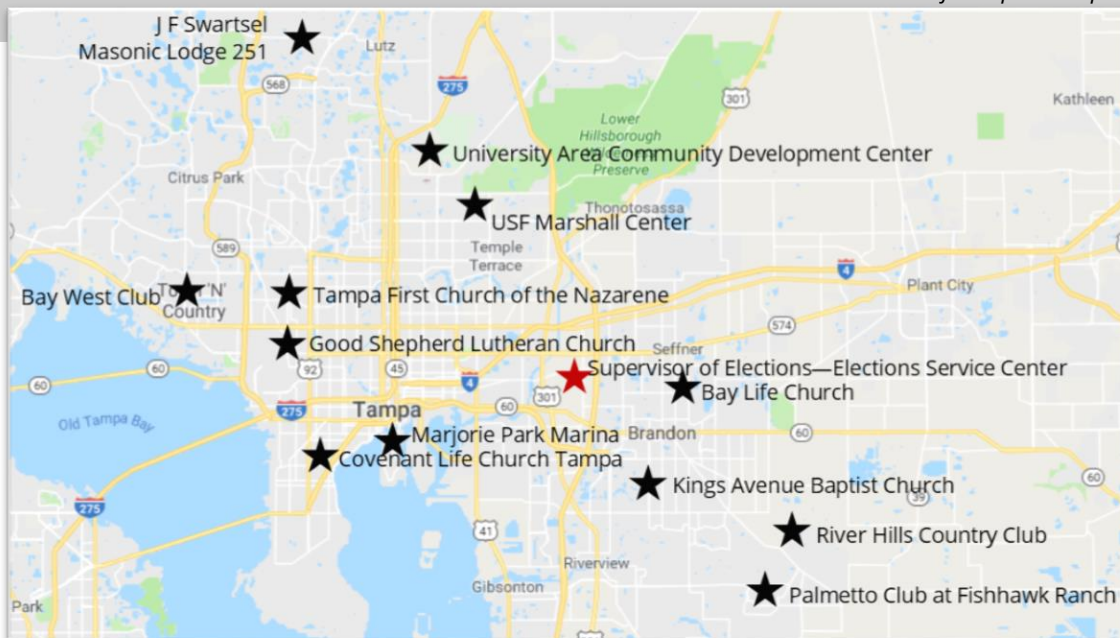

Craig Latimer Supervisor of Elections

Our Vision: To be the best place in America to vote

GOVERNOR'S
STERLING
AWARD
RECIPIENT

For Media: Recommended Election Day Polling Places

Precinct	Polling Location	Address
869, 876, 877	Bay Life Church	1017 Kingsway Rd, Brandon 33510
410, 413	Bay West Club*	9315 Memorial Hwy, Tampa 33615
121, 133	Covenant Life Church Tampa	3511 W Bay to Bay Blvd, Tampa 33629
135	Good Shepherd Lutheran Church	501 S Dale Mabry Hwy, Tampa 33609
537, 539, 540	J F Swartsel Masonic Lodge 251	3109 W. Lutz Lake Fern Rd, Lutz 33558
830, 832	Kings Avenue Baptist Church	2602 S. Kings Ave, Brandon 33511
127	Marjorie Park Marina	97 Columbia Dr, Tampa 33606
700, 701, 702, 704, 708, 710, 712	The Palmetto Club at Fishhawk Ranch	17004 Dorman Rd, Lithia 33547
814	River Hills Country Club	3943 New River Hills Pkwy., Valrico 33596
451	Tampa First Church of the Nazarene*	5902 N Himes Ave, Tampa 33614
560, 561, 562, 566, 567	University Area Community Development Center	14013 N 22nd St, Tampa 33613
353	University of South Florida Marshall Student Center	4103 USF Cedar Dr, Tampa 33620

**Good location to find Spanish-speaking voters*

VoteHillsborough.org ★ **(813) 744 - 5900**

Fred B. Karl County Center
601 E. Kennedy Blvd., 16th Floor, Tampa, FL 33602

Robert L. Gilder Elections Service Center
2514 N. Falkenburg Rd., Tampa, FL 33619