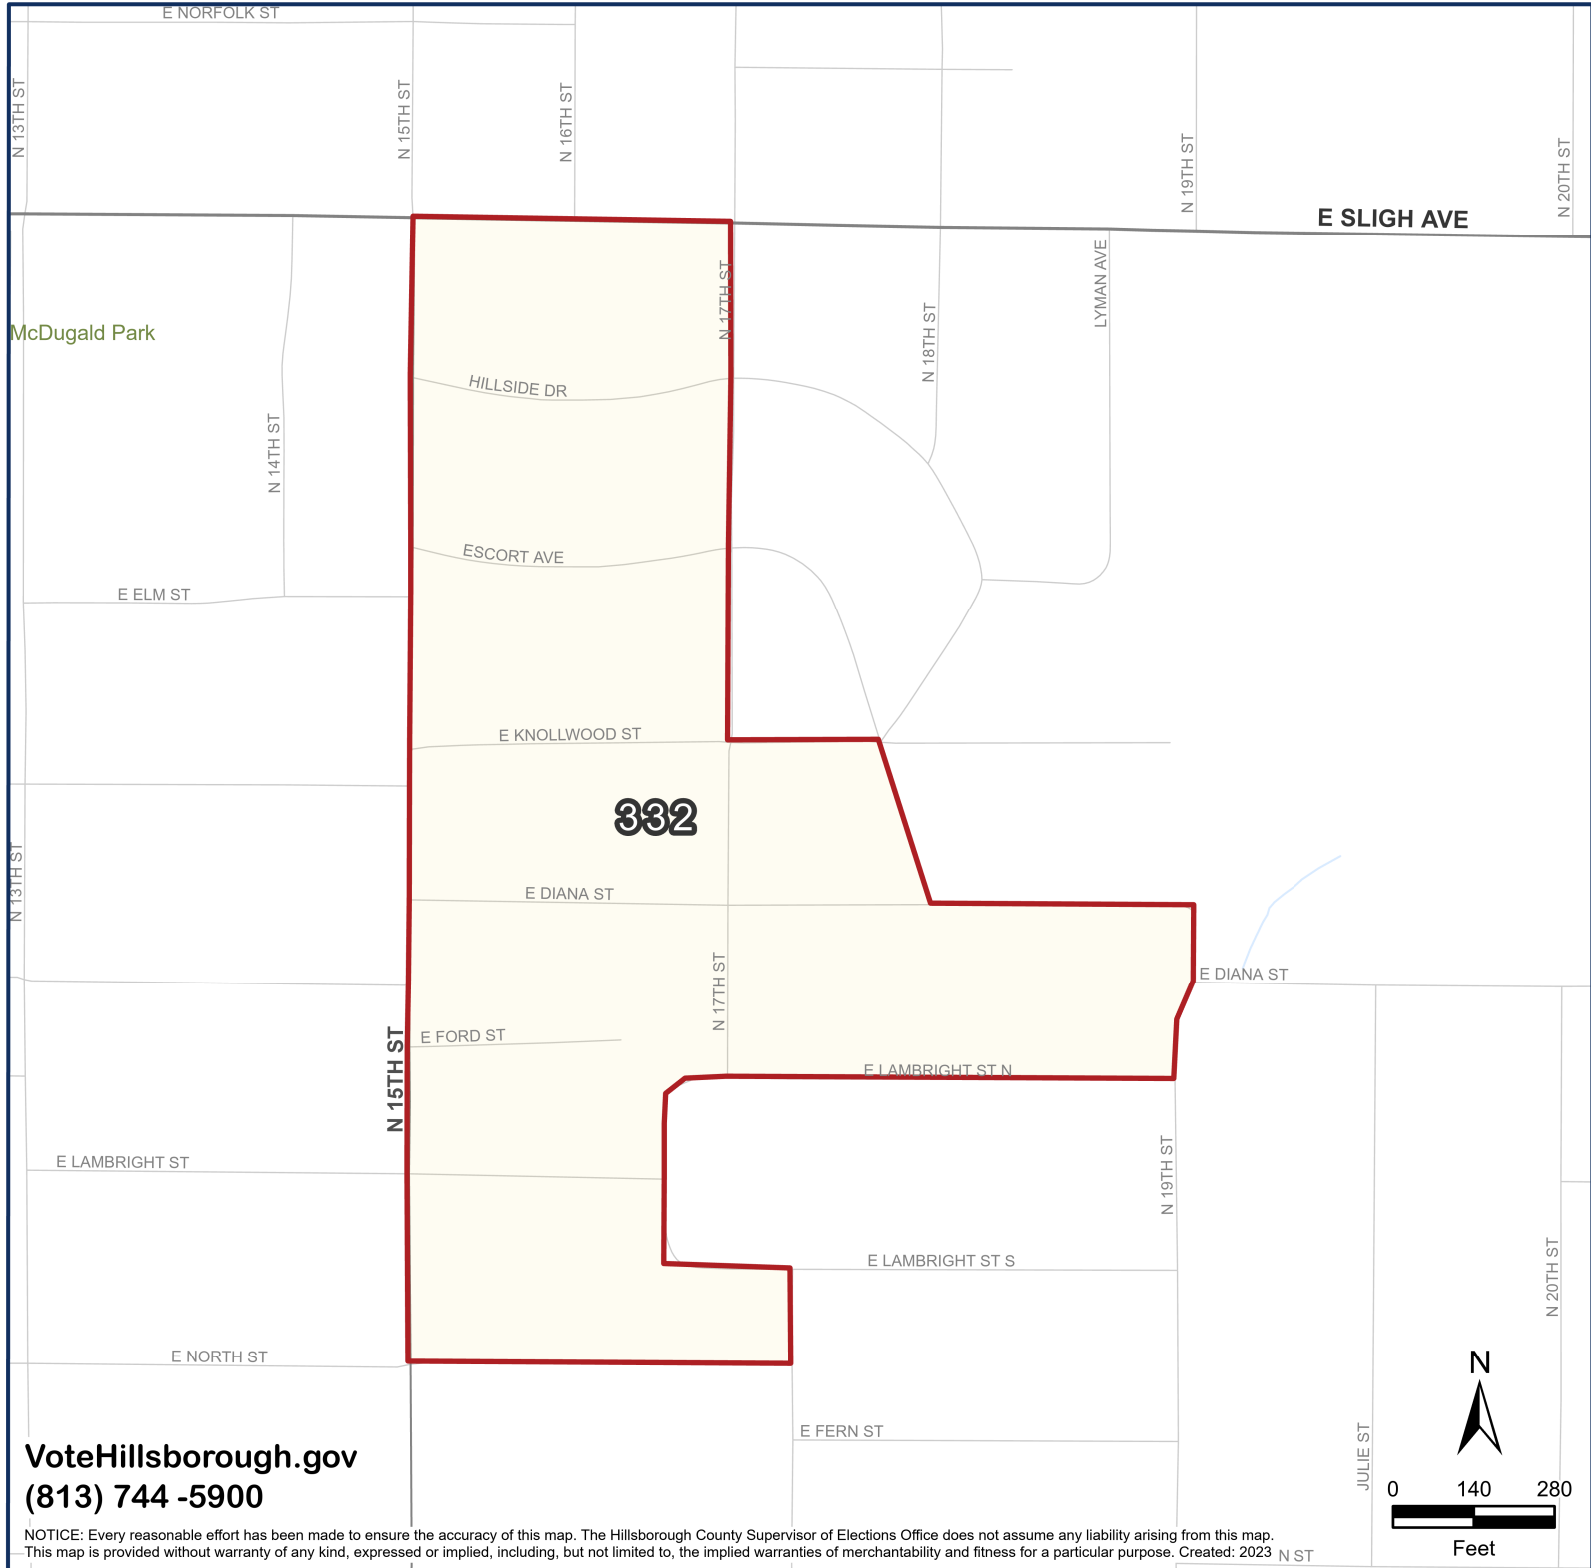

Craig Latimer Supervisor of Elections

Hillsborough County, FL
Precinct 332

Legend

- Precinct Boundaries
- Parks
- Water

Location

VoteHillsborough.gov
(813) 744 -5900

NOTICE: Every reasonable effort has been made to ensure the accuracy of this map. The Hillsborough County Supervisor of Elections Office does not assume any liability arising from this map. This map is provided without warranty of any kind, expressed or implied, including, but not limited to, the implied warranties of merchantability and fitness for a particular purpose. Created: 2023