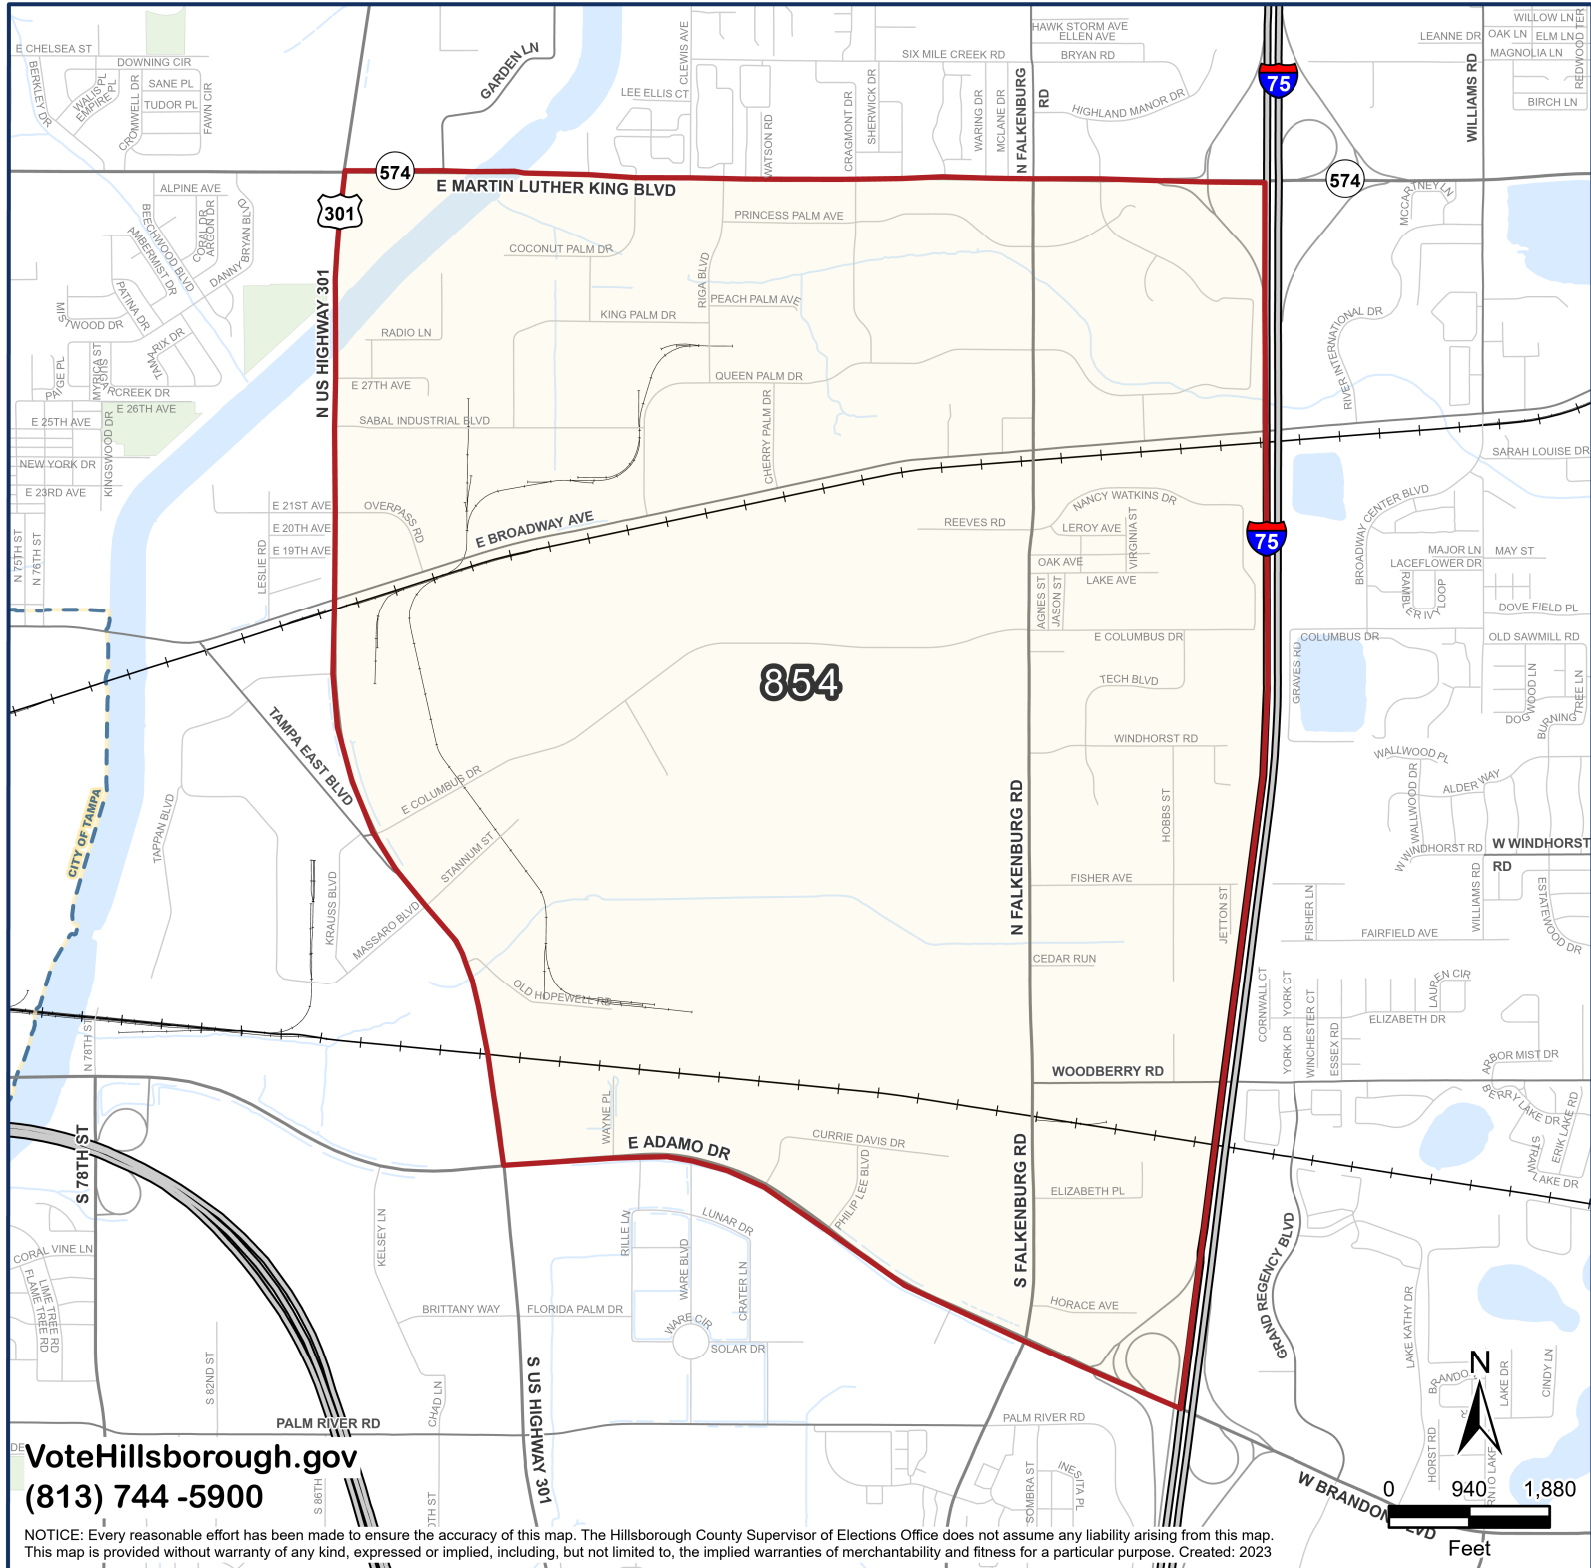

Craig Latimer Supervisor of Elections

Hillsborough County, FL
Precinct 854

Legend

- Precinct Boundaries
- City Limits
- Parks
- Water
- Railroads
- Major
- Minor

Location

VoteHillsborough.gov
(813) 744-5900

NOTICE: Every reasonable effort has been made to ensure the accuracy of this map. The Hillsborough County Supervisor of Elections Office does not assume any liability arising from this map. This map is provided without warranty of any kind, expressed or implied, including, but not limited to, the implied warranties of merchantability and fitness for a particular purpose. Created: 2023